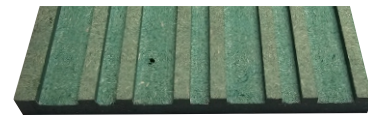

K - 110

Gru panel

Size (millimeters)*

Gru Size: 7mm + 15mm (deep as per your requirement)

Thickness (millimeters)*

12mm , 18mm , 25mm