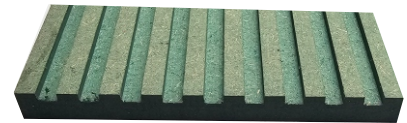

K - 108

Gru panel

Size (millimeters)*

Gru Size: 7mm (deep as per your requirement)

Thickness (millimeters)*

12mm , 18mm , 25mm

Note :-

Our range of products is available in several sizes and thicknesses.