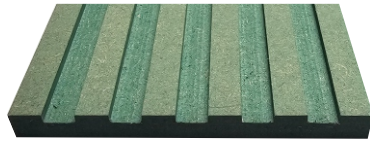

K - 109

Gru panel

Size (millimeters)*

Gru Size: 12mm (deep as per your requirement)

Thickness (millimeters)*

12mm , 18mm , 25mm

Note :-

Our range of products is available in several sizes and thicknesses.