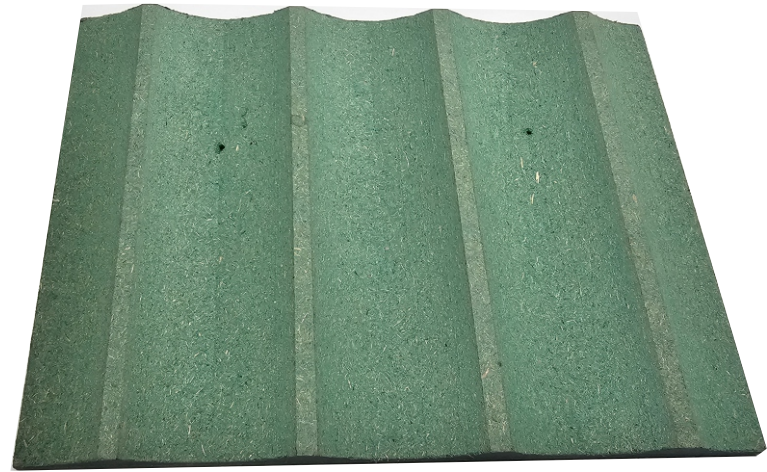

K - 120

Subtracted Flut panel

Size (millimeters)*

Flut size :- 46mm

Thickness (millimeters)*

12mm , 18mm , 25mm

Note :-

Our range of products is available in several sizes and thicknesses.