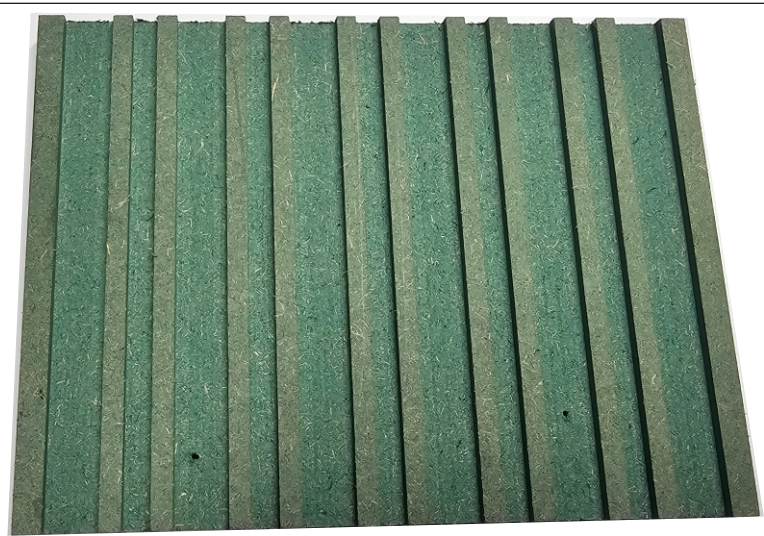

K - 110

Gru panel

Size (millimeters)*

Gru Size: 7mm + 15mm (deep as per your requirement)

Thickness (millimeters)*

12mm , 18mm , 25mm