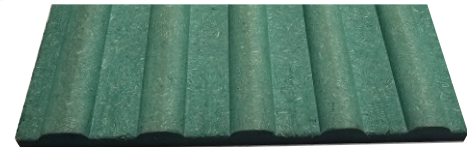

K - 112

Gru panel

Size (millimeters)*

Gru Size: 15mm with 4mm radius (deep as per your requirement)

Thickness (millimeters)*

12mm , 18mm , 25mm

Note :-

Our range of products is available in several sizes and thicknesses.