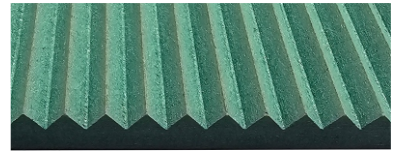

K - 105

V panel

Size (millimeters)*

V shape Size: 15mm (degree :- 90)

Thickness (millimeters)*

12mm , 18mm , 25mm

Note :-

Our range of products is available in several sizes and thicknesses.