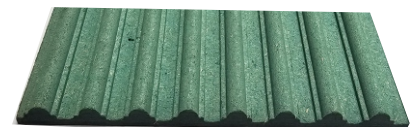

K - 116

Fluted panel

Size (millimeters)*

Flut size :- 12mm

Thickness (millimeters)*

12mm , 18mm , 25mm

Note :-

Our range of products is available in several sizes and thicknesses.