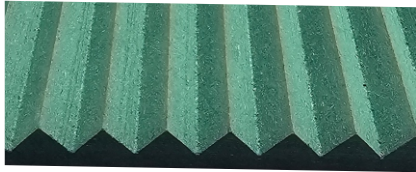

K - 104

Fluted panel

Size (millimeters)*

Flut Size: 18mm

Thickness (millimeters)*

12mm , 18mm , 25mm

Note :-

Our range of products is available in several sizes and thicknesses.