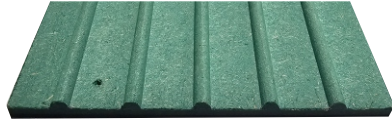

K - 113

Fluted with Gru panel

Size (millimeters)*

Gru Size: 18mm Flut size :- 6mm

Thickness (millimeters)*

12mm , 18mm , 25mm

Note :-

Our range of products is available in several sizes and thicknesses.