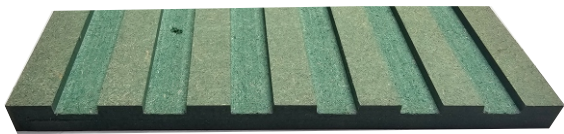

K - 106

V panel

Size (millimeters)*

V shape Size: 10mm (degree :- 90)

Thickness (millimeters)*

12mm , 18mm , 25mm

Note :-

Our range of products is available in several sizes and thicknesses.