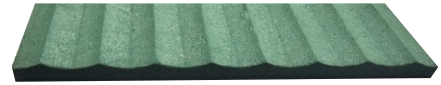

K - 118

Subtracted Flut panel

Size (millimeters)*

Flut size :- 25mm

Thickness (millimeters)*

12mm , 18mm , 25mm