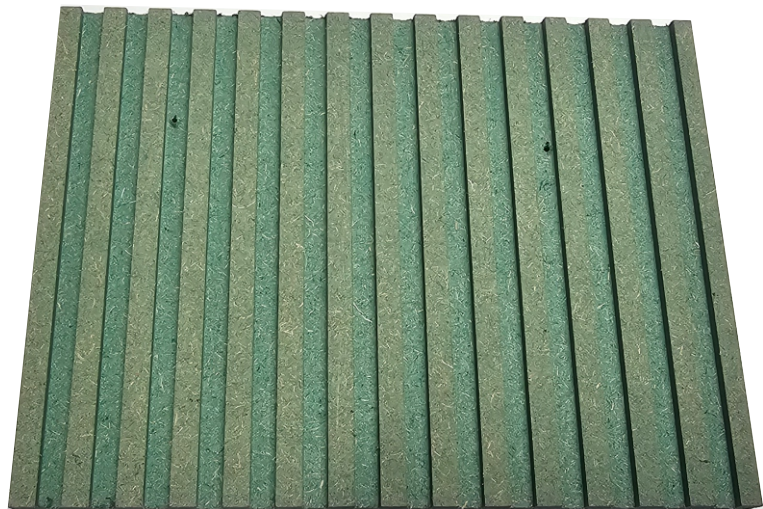

K - 108

Gru panel

Size (millimeters)*

Gru Size: 7mm (deep as per your requirement)

Thickness (millimeters)*

12mm , 18mm , 25mm

Note :-

Our range of products is available in several sizes and thicknesses.