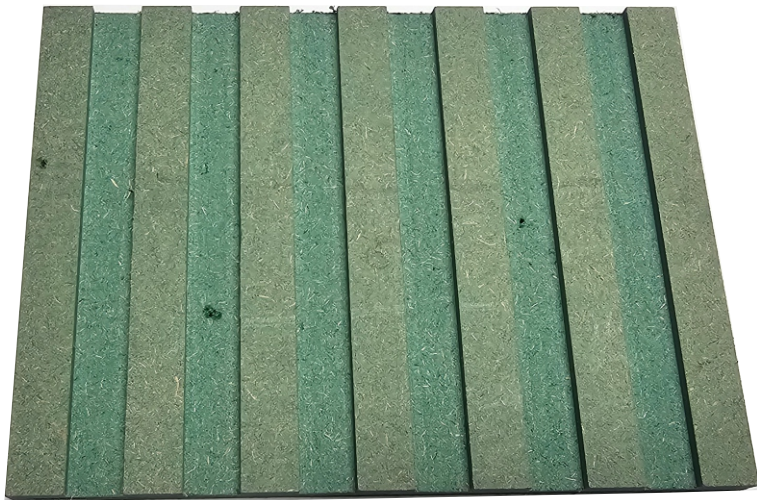

K - 107

Gru panel

Size (millimeters)*

Gru Size: 15mm (deep as per your requirement)

Thickness (millimeters)*

12mm , 18mm , 25mm

Note :-

Our range of products is available in several sizes and thicknesses.