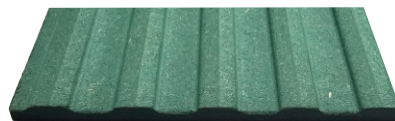

Note :-

Our range of products is available in several sizes and thicknesses.

K - 111

Gru panel

Size (millimeters)*

Gru Size: 15mm with 2mm radius (deep as per your requirement)

Thickness (millimeters)*

12mm , 18mm , 25mm

Note :-

Our range of products is available in several sizes and thicknesses.